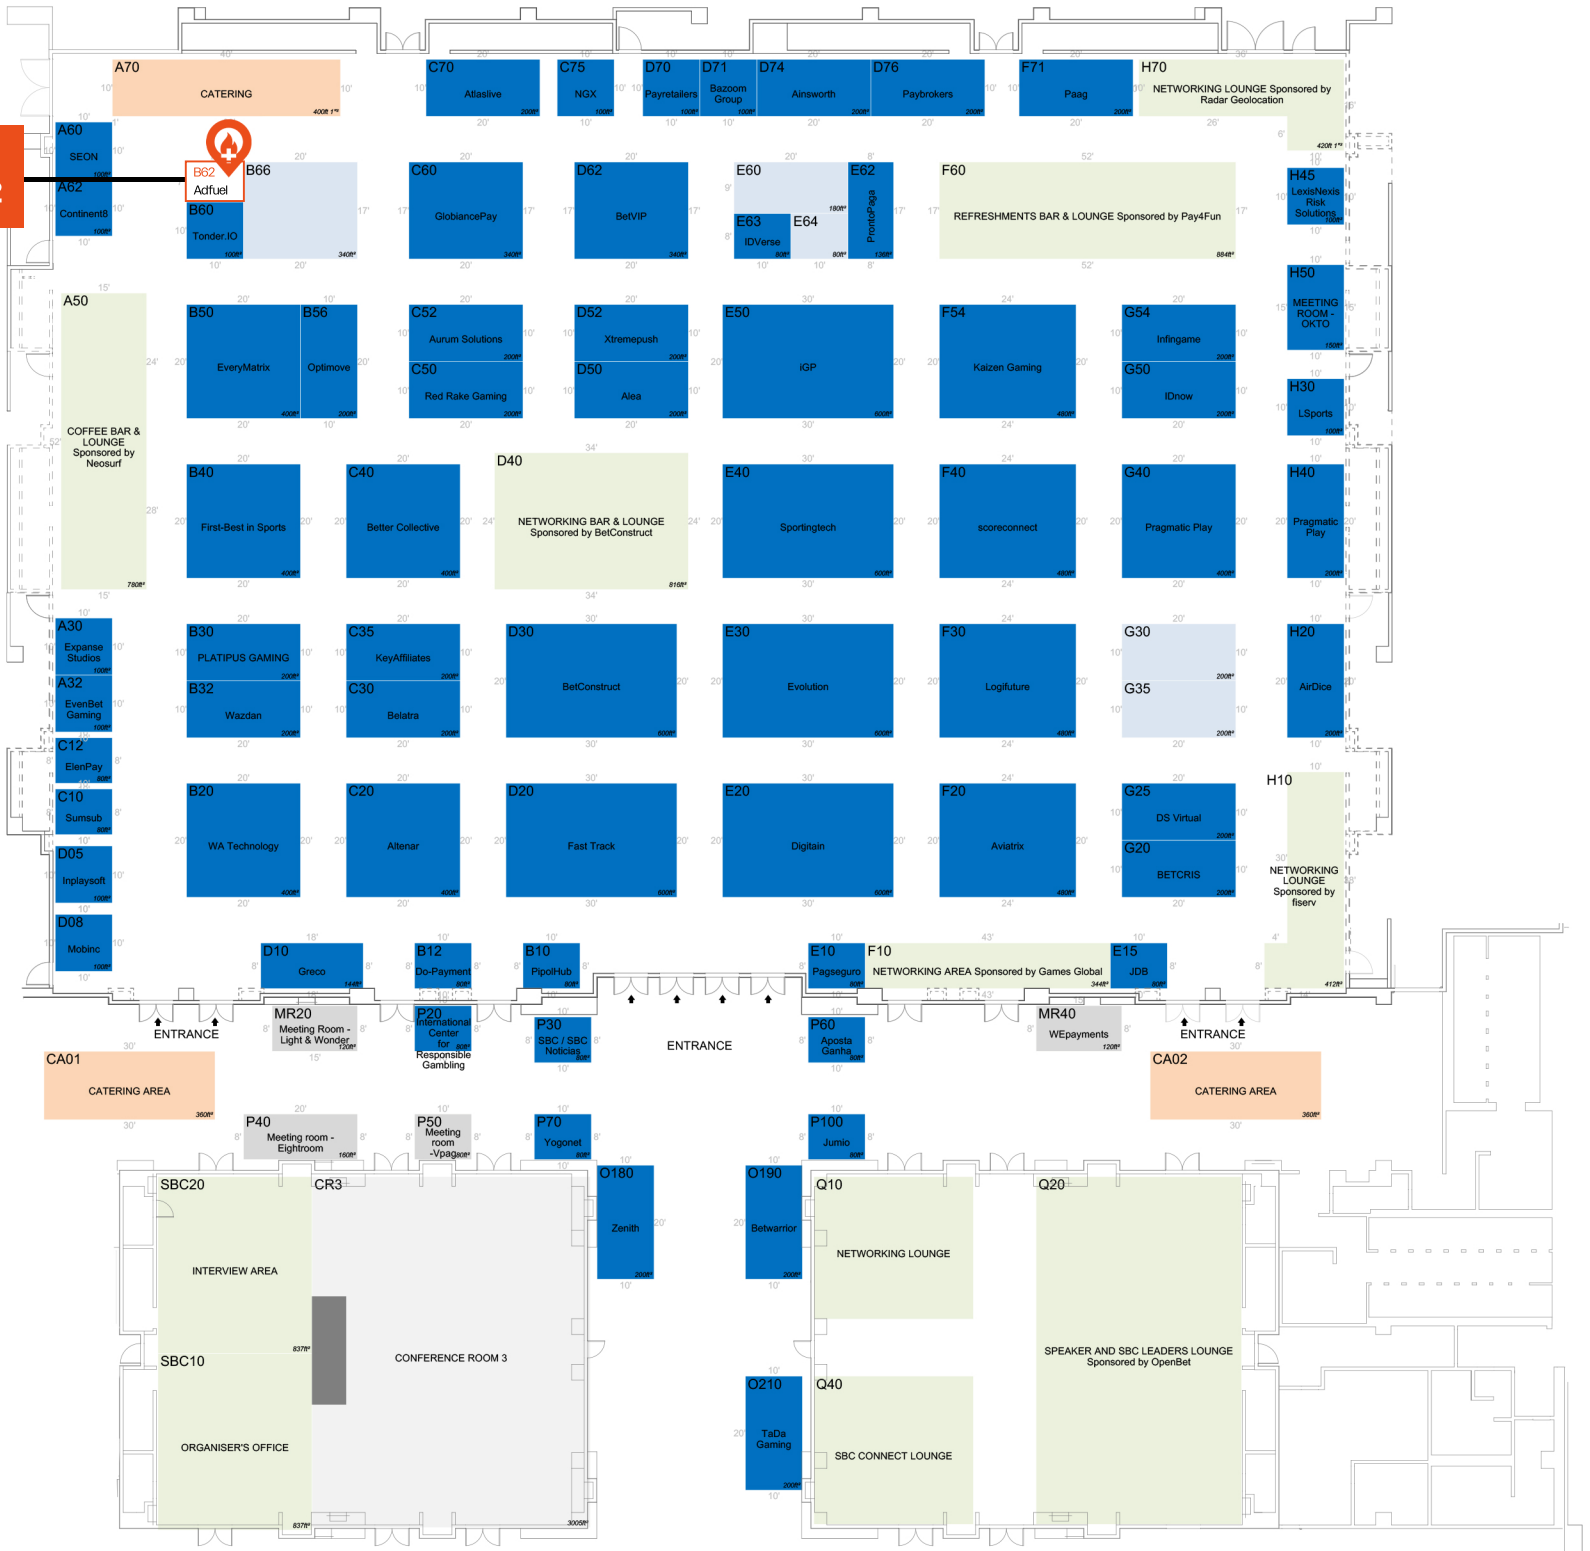

Adfuel Inc.  
Booth # B62

SBC SUMMIT  
LATINOAMÉRICA

EXIT ONLY

FLOOR PLAN SPONSORED BY